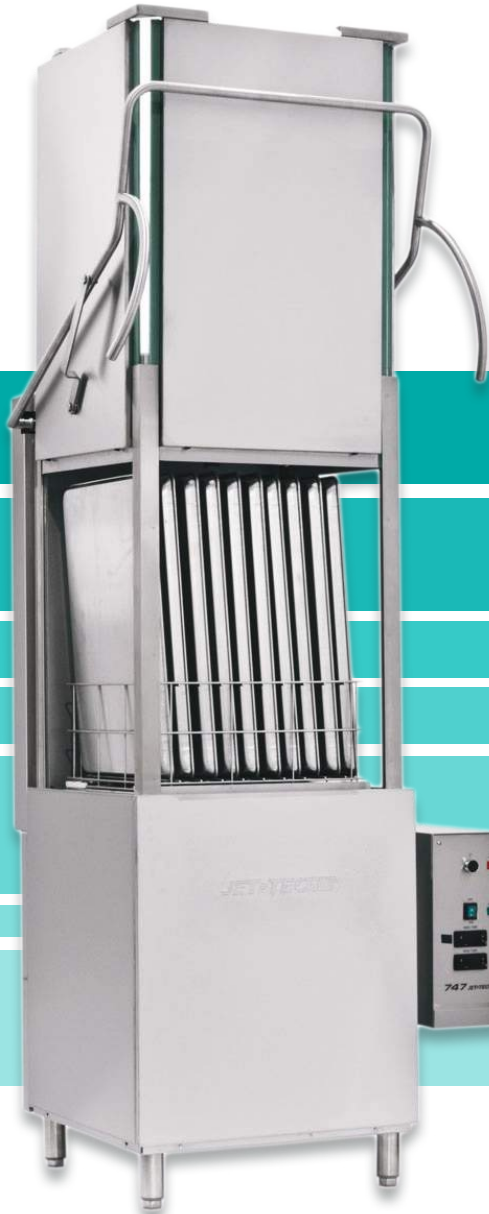

Project name:	
Location:	
Item:	Qty:
Model:	

747HH

HIGH-TEMP DELUXE HIGH HOOD
DOOR TYPE WAREWASHER

HEIGHT ADJUSTABLE
CONTROL PANEL

IDEAL FOR RETAIL & IN-STORE
BAKERIES, DELIS, C-STORES,
SCHOOL AND PIZZERIAS