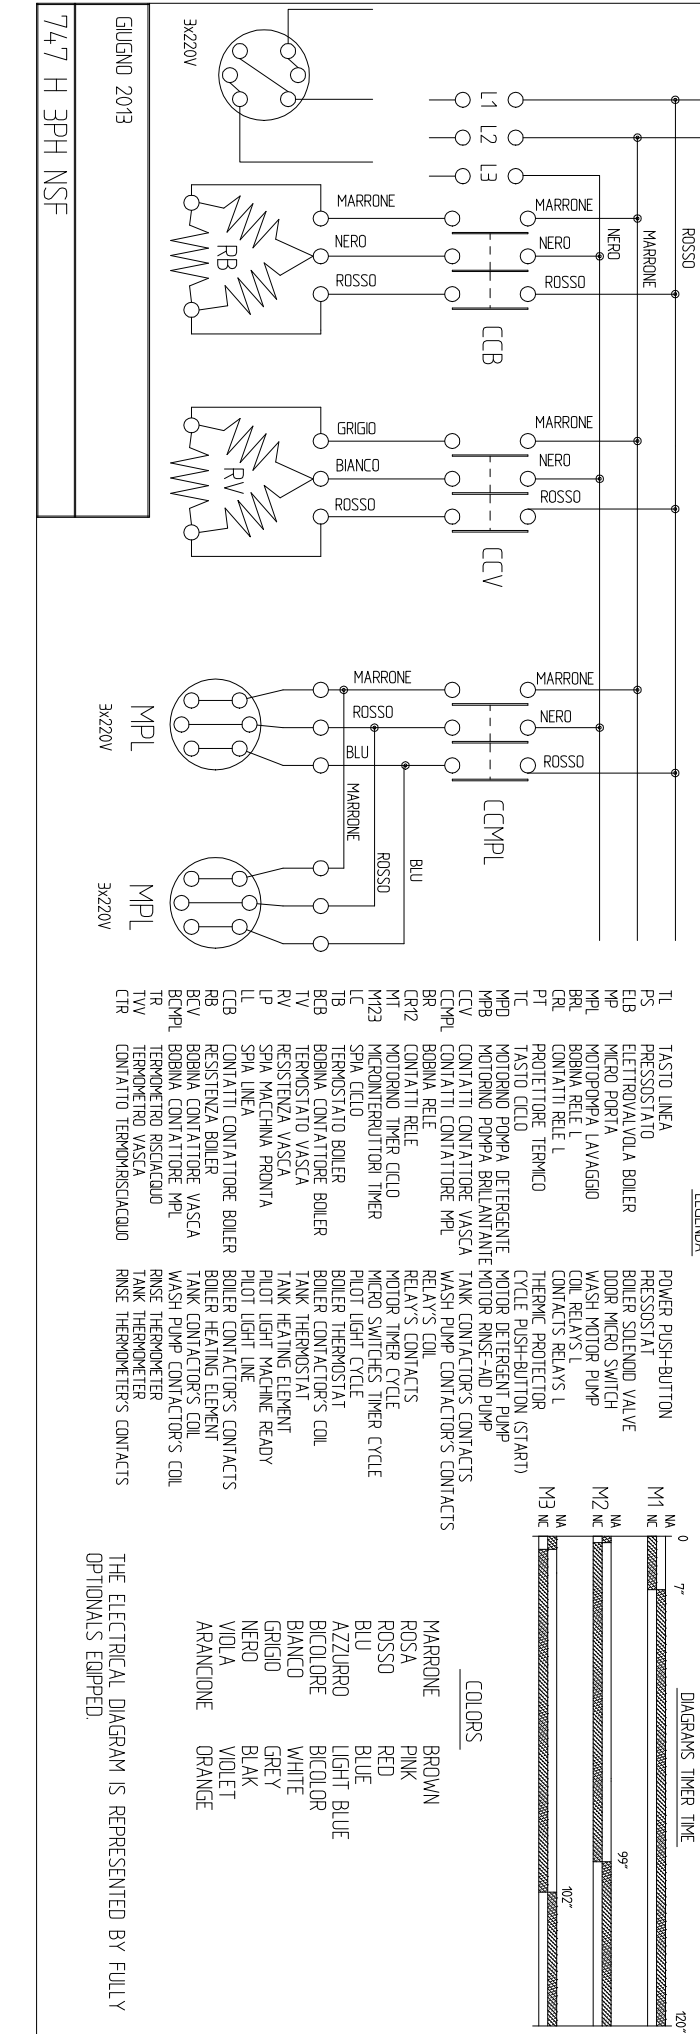

LEGENDA

- TL TASTO LINEA
- PS PRESSOSTATO
- ELB ELETTROVALVOLA BOILER
- MPT MICRO PORTA
- MPL MOTORPOMPA LAVAGGIO
- BRL BOBINA RELE L
- CRL CONTATTI RELE L
- TC TASTO CICLO
- MPD MOTORNO POMPA DETERGENTE
- MPB MOTORNO POMPA BRILLANTE
- CCV CONTATTI CONTATTORE VASCA
- CCMPL CONTATTI CONTATTORE MPL
- BR BOBINA RELE
- CR1 RELAY'S COIL
- CR2 RELAY'S COIL
- MT MOTORNO TIMER CICLO
- M1 MICRO SWITCHES TIMER
- M2 MICRO SWITCHES TIMER
- M3 MICRO SWITCHES TIMER
- LC SPA CICLO
- BCB TERMOSTATO BOILER
- BCBMPL TERMOSTATO BOILER
- BCV TERMOSTATO BOILER
- LP TERMOSTATO VASCA
- LL TERMOSTATO VASCA
- TR TERMOSTATO PRONTA
- TVV TERMOSTATO VASCA
- CTR TERMOMETRO VASCA
- CTR TERMOMETRO VASCA

- POWER PUSH-BUTTON
 PRESSOSTAT
 BOILER SOLENOID VALVE
 DOOR MICRO SWITCH
 WASH MOTOR PUMP
 COIL RELAYS L
 CYCLE PUSH-BUTTON (START)
 MOTOR DETERGENT PUMP
 MOTOR RINSE-AID PUMP
 TANK CONTACTOR'S CONTACTS
 WASH PUMP CONTACTOR'S CONTACTS
 RELAY'S COIL
 RELAY'S COIL
 MOTOR TIMER CYCLE
 MICRO SWITCHES TIMER CYCLE
 MICRO SWITCHES TIMER CYCLE
 PILOT LIGHT CYCLE
 BOILER THERMOSTAT
 BOILER CONTACTOR'S COIL
 TANK THERMOSTAT
 TANK HEATING ELEMENT
 PILOT LIGHT MACHINE READY
 PILOT LIGHT LINE
 BOILER CONTACTOR'S CONTACTS
 BOILER HEATING ELEMENT
 TANK CONTACTOR'S COIL
 WASH PUMP CONTACTOR'S COIL
 WASH PUMP CONTACTOR'S COIL
 TANK THERMOMETER
 TANK THERMOMETER
 RINSE THERMOMETER'S CONTACTS

COLORS

- MARRONE BROWN
- ROSSA PINK
- ROSSO RED
- BLU BLUE
- AZZURRO LIGHT BLUE
- BICOLORE BICOLOR
- BIANCO WHITE
- GRIGIO GREY
- NERO BLACK
- VIOLA VIOLET
- ARANCONIO ORANGE

GIUGNO 2013

747 H 1PH NSF

THE ELECTRICAL DIAGRAM IS REPRESENTED BY FULLY OPTIONALS EQUIPED.