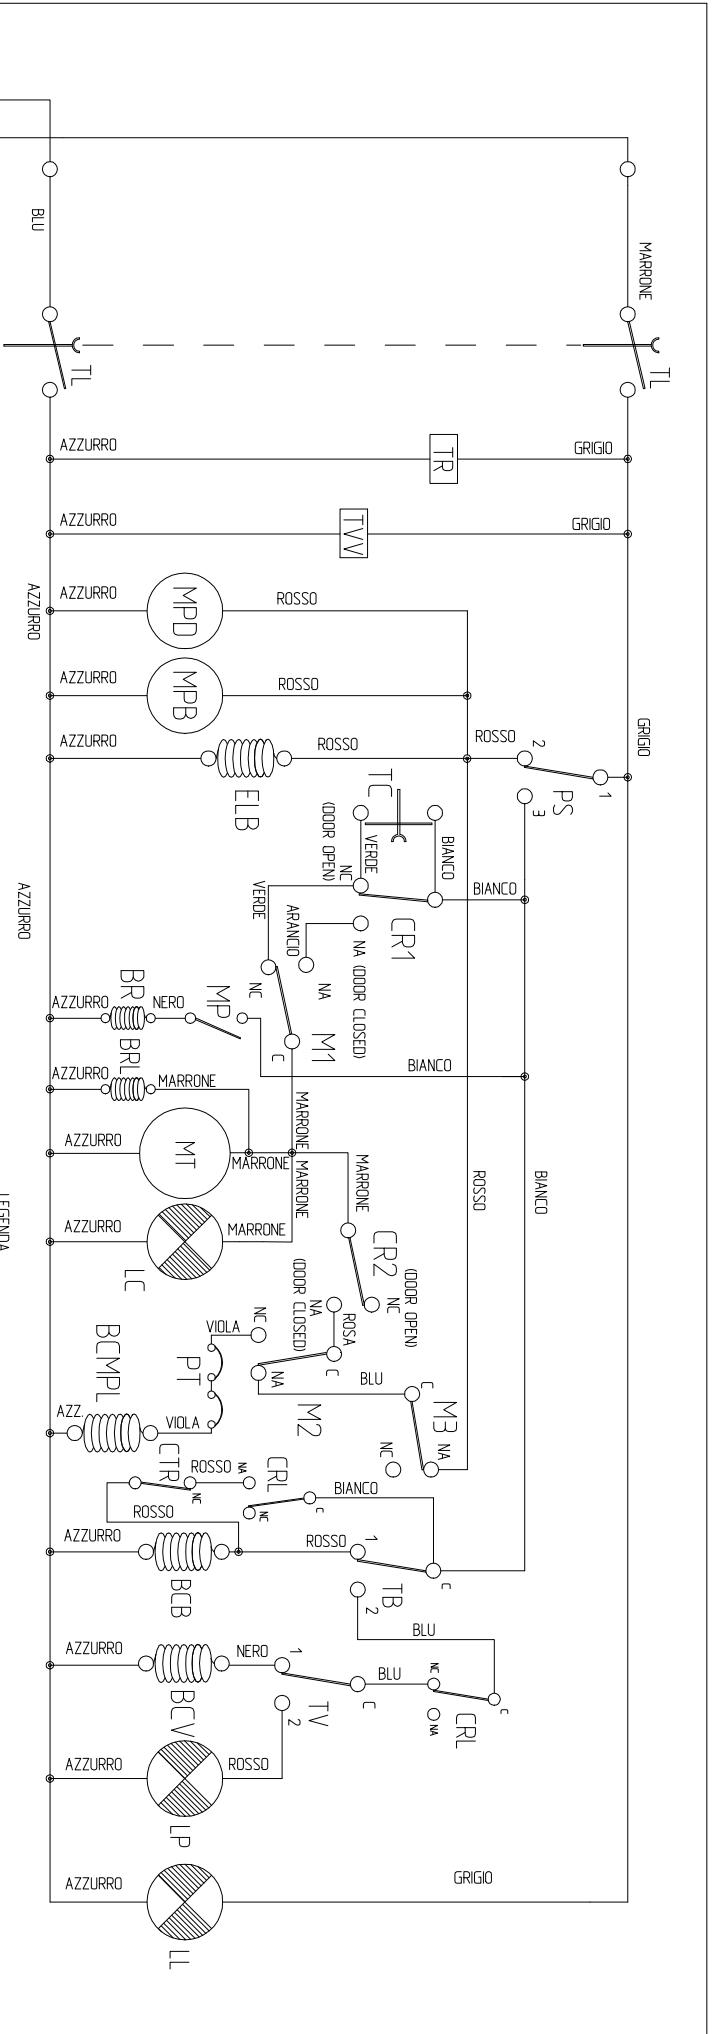

LEGENDA

- TL TASTO LINEA
- PS PRESSOSTATO
- ELB ELETTROVALVOLA BOILER
- MPT MICRO PORTA
- MPL MOTORPOMPA LAVAGGIO
- BRL BOBINA RELE L
- CRL CONTATTI RELE L
- TC TASTO CICLO
- MPD MOTORNO POMPA DETERGENTE
- MPB MOTORNO POMPA BRILLANTE
- CCV CONTATTI CONTATTORE VASCA
- CCMPL CONTATTI CONTATTORE MPL
- BR BOBINA RELE
- CR1 RELAY'S COIL
- CR2 RELAY'S COIL
- MT MOTORNO TIMER CICLO
- M1 MICRO SWITCHES TIMER
- M2 MICRO SWITCHES TIMER
- M3 MICRO SWITCHES TIMER
- LC SPA CICLO
- BCB TERMOSTATO BOILER
- BCBMPL TERMOSTATO BOILER
- BCV TERMOSTATO BOILER
- LP TERMOSTATO VASCA
- LL TERMOSTATO VASCA
- TR TERMOSTATO PRONTA
- TVV TERMOSTATO VASCA
- CTR TERMOMETRO VASCA
- CTR TERMOMETRO VASCA

- POWER PUSH-BUTTON
 PRESSOSTAT
 BOILER SOLENOID VALVE
 DOOR MICRO SWITCH
 WASH MOTOR PUMP
 COIL RELAYS L
 CYCLE PUSH-BUTTON (START)
 MOTOR DETERGENT PUMP
 MOTOR RINSE-AID PUMP
 TANK CONTACTOR'S CONTACTS
 WASH PUMP CONTACTOR'S CONTACTS
 RELAY'S COIL
 RELAY'S COIL
 MOTOR TIMER CYCLE
 MICRO SWITCHES TIMER CYCLE
 MICRO SWITCHES TIMER CYCLE
 PILOT LIGHT CYCLE
 BOILER THERMOSTAT
 BOILER CONTACTOR'S COIL
 TANK THERMOSTAT
 TANK HEATING ELEMENT
 PILOT LIGHT MACHINE READY
 PILOT LIGHT LINE
 BOILER CONTACTOR'S CONTACTS
 BOILER HEATING ELEMENT
 TANK CONTACTOR'S COIL
 WASH PUMP CONTACTOR'S COIL
 WASH PUMP CONTACTOR'S COIL
 TANK THERMOMETER
 TANK THERMOMETER
 RINSE THERMOMETER'S CONTACTS

COLORS

- MARRONE BROWN
- ROSSA PINK
- ROSSO RED
- BLU BLUE
- AZZURRO LIGHT BLUE
- BICOLORE BICOLOR
- BIANCO WHITE
- GRIGIO GREY
- NERO BLACK
- VIOLA VIOLET
- ARANCONIO ORANGE

GIUGNO 2013

747 H 1PH NSF

THE ELECTRICAL DIAGRAM IS REPRESENTED BY FULLY OPTIONALS EQUIPED.

THE ELECTRICAL DIAGRAM IS REPRESENTED BY FULLY
OPTIONALS EQUIPPED.