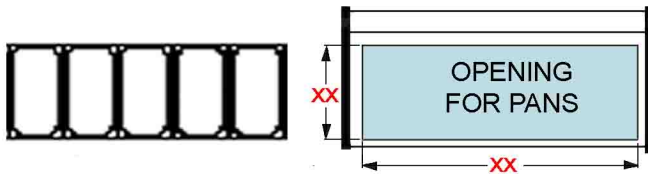

KIT-KT025A

(xx) PANS
(xx) LONG x (xx) WIDE x (xx) DEEP

KFM-(SCP,SFP,SOP)-40-(S,R)

KIT-KT025B

(xx) PANS
(xx) LONG x (xx) WIDE x (xx) DEEP

KFM-(SCP,SFP,SOP)-50-(S,R)

KIT-KT025C

(xx) PANS
(xx) LONG x (xx) WIDE x (xx) DEEP