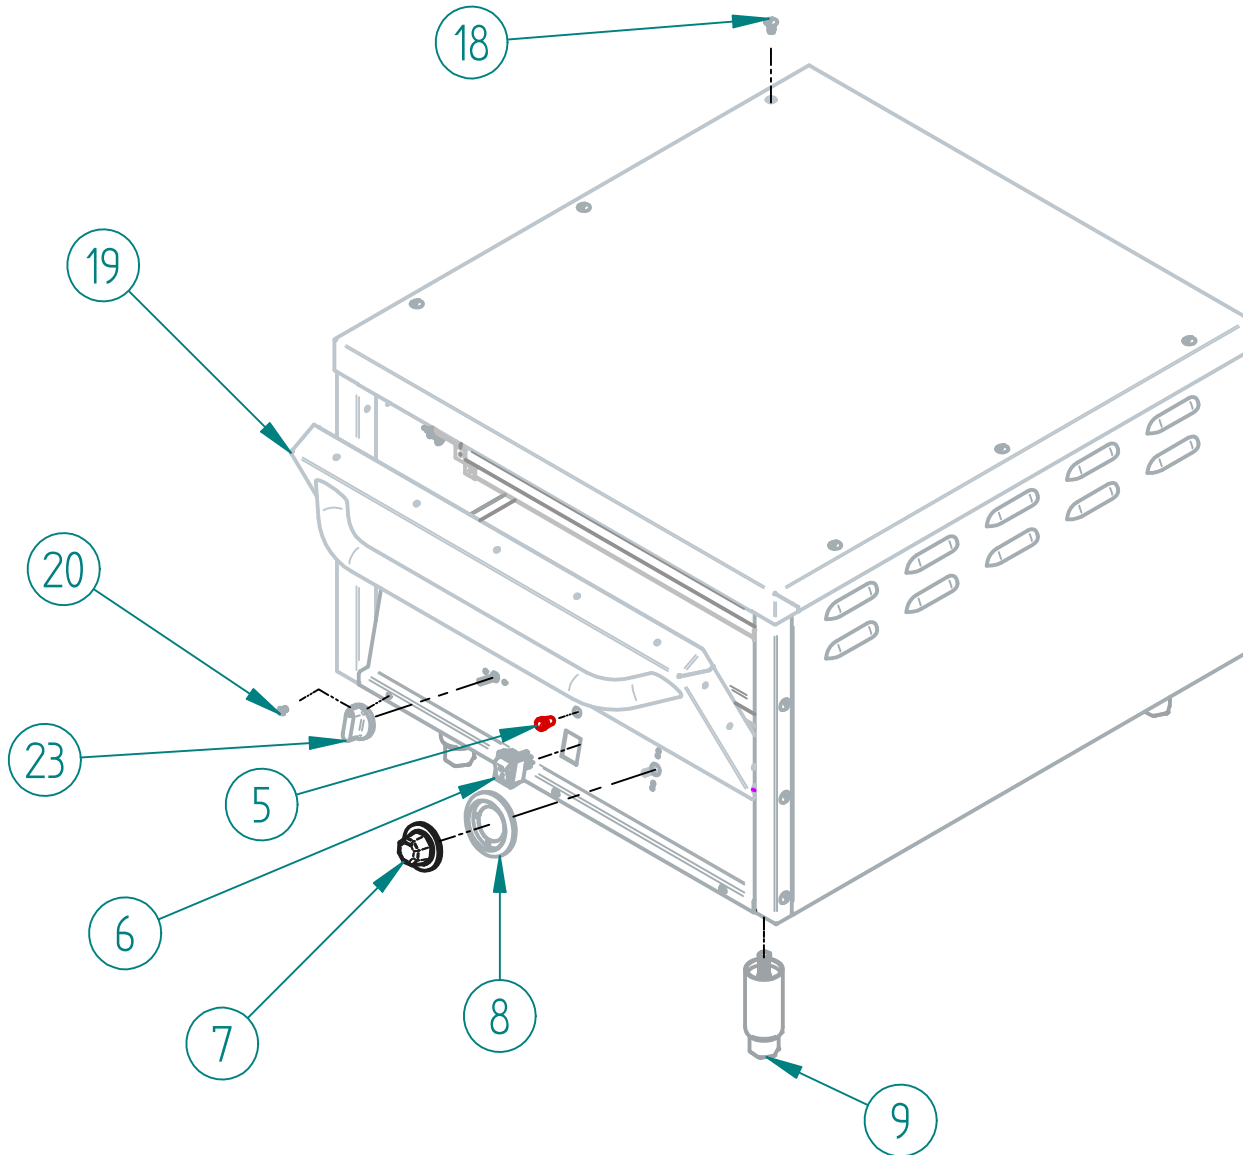

SRPO-24E

PARTS BREAKDOWNS

Item	Code	Description	Qty
5	S703000200	INDICATOR LIGHT	1
6	S703000300	SPOTLIGHT SWITCH	1
7	610301M0006	THERMOSTAT KNOB CO	1
8	S703003000	THERMOSTAT BAZZEL CO	1
9	S862879000	ADJUSTABLE FEET 4-6" SS ϕ 2"	4
18	602509M0035	SS SCREW HEAD TRUSS M6-12	11
19	S813302900	DOOR ASSEMBLY ELECTRIC PIZZA	1
20	6025090007	TRUSS HEAD PHILIPS M4	3
23	S7003000600.1	PERILLA TIMER / TIMER KNOB	1

PARTS BREAKDOWNS

Item	Code	Subject	Qty
1	S812801300	CONTROL PANEL	1
2	S812605600	BOTTOM COVER RESISTENCE	1
3	S812605500	TOP COVER RESISTENCE	1
4	S812606300	LH HINGE SUPPORT	1
5	S812800900	TOP ELECTRIC PIZZA OVEN	1
6	S812606700	HEATER TERMINAL COVER	1
7	602145M0001	GLANDULA P/CABLE (PRENSA ESTOP	1
8	S812801200	BACKPANEL EPO	1
9	S812801000v2	RIGHT SIDE PANEL	1
10	S812606500	RH HINGE SUPPORT	1
11	S812606400	FRAME SIDE	1

Item	Code	Subject	Qty
1	617103M0001	TIMER 15 min	1
2	612125M0001	Heater Element 1400W	2
3	612135M0001	Thermostat 300-700F K-27-48 RS	1
4	S813305100	ASSY HARNESS	1