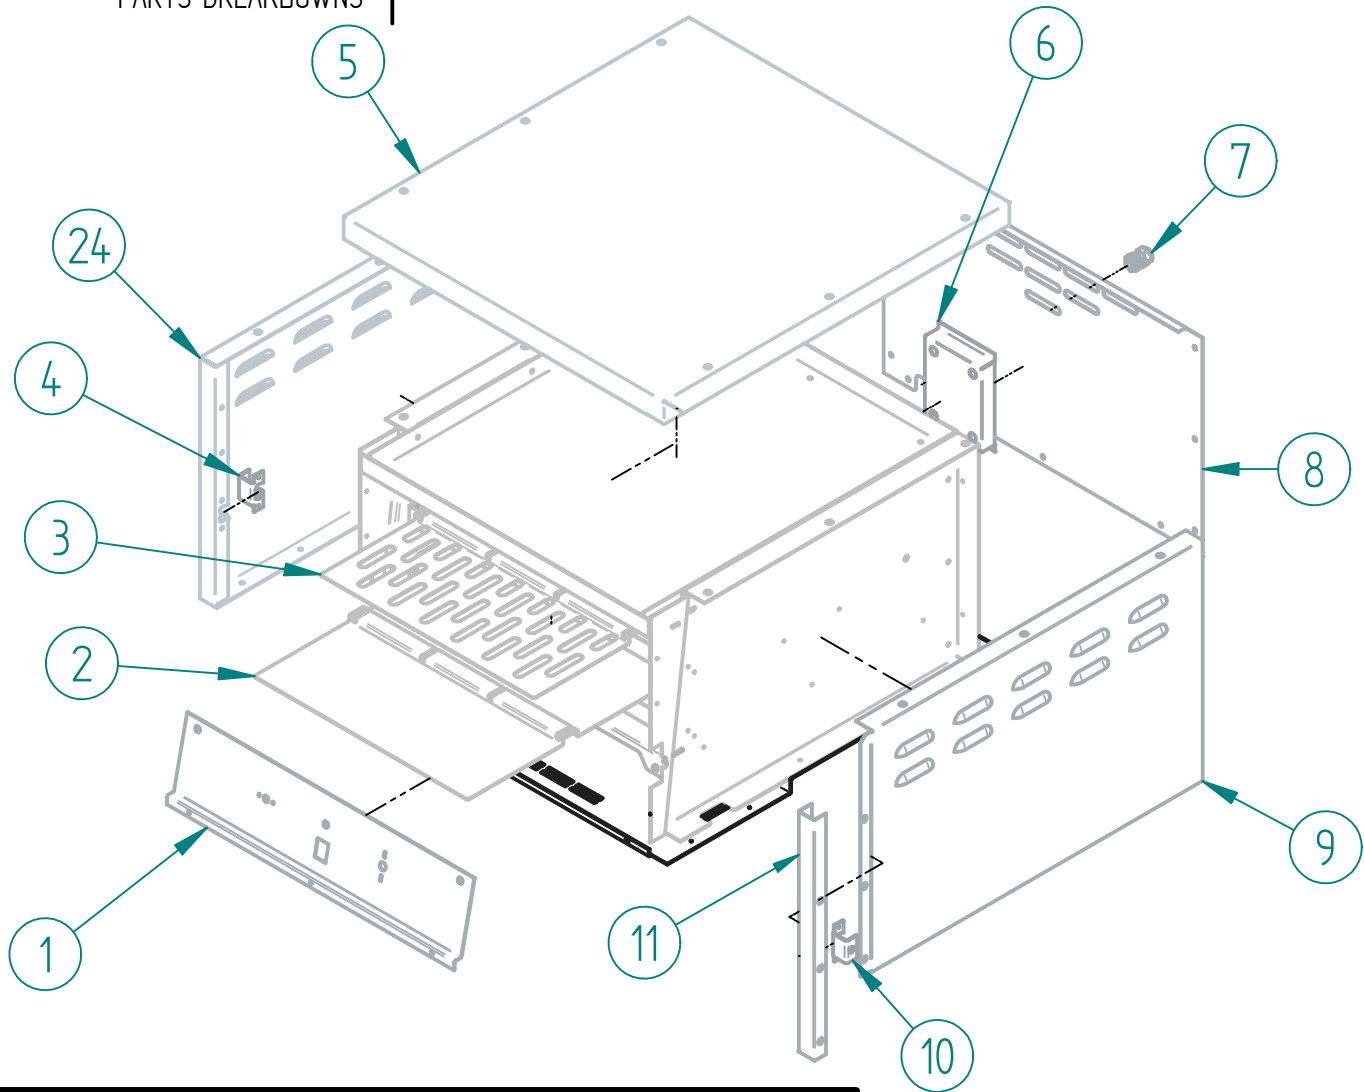

SRPO-24E

PARTS BREAKDOWNS

Item	Code	Description	Qty
5	S703000200	INDICATOR LIGHT	1
6	S703000300	SPOTLIGHT SWITCH	1
7	610301M0006	THERMOSTAT KNOB CO	1
8	S703003000	THERMOSTAT BAZZEL CO	1
9	S862879000	ADJUSTABLE FEET 4-6" SS ϕ 2"	4
18	602509M0035	SS SCREW HEAD TRUSS M6-12	11
19	S813302900	DOOR ASSEMBLY ELECTRIC PIZZA	1
20	6025090007	TRUSS HEAD PHILIPS M4	3
23	S7003000600.1	PERILLA TIMER / TIMER KNOB	1

PARTS BREAKDOWNS

Item	Code	Subject	Qty
1	S812801300	CONTROL PANEL	1
2	S812605600	BOTTOM COVER RESISTENCE	1
3	S812605500	TOP COVER RESISTENCE	1
4	S812606300	LH HINGE SUPPORT	1
5	S812800900	TOP ELECTRIC PIZZA OVEN	1
6	S812606700	HEATER TERMINAL COVER	1
7	602145M0001	GLANDULA P/CABLE (PRENSA ESTOP	1
8	S812801200	BACKPANEL EPO	1
9	S812801000v2	RIGHT SIDE PANEL	1
10	S812606500	RH HINGE SUPPORT	1
11	S812606400	FRAME SIDE	1