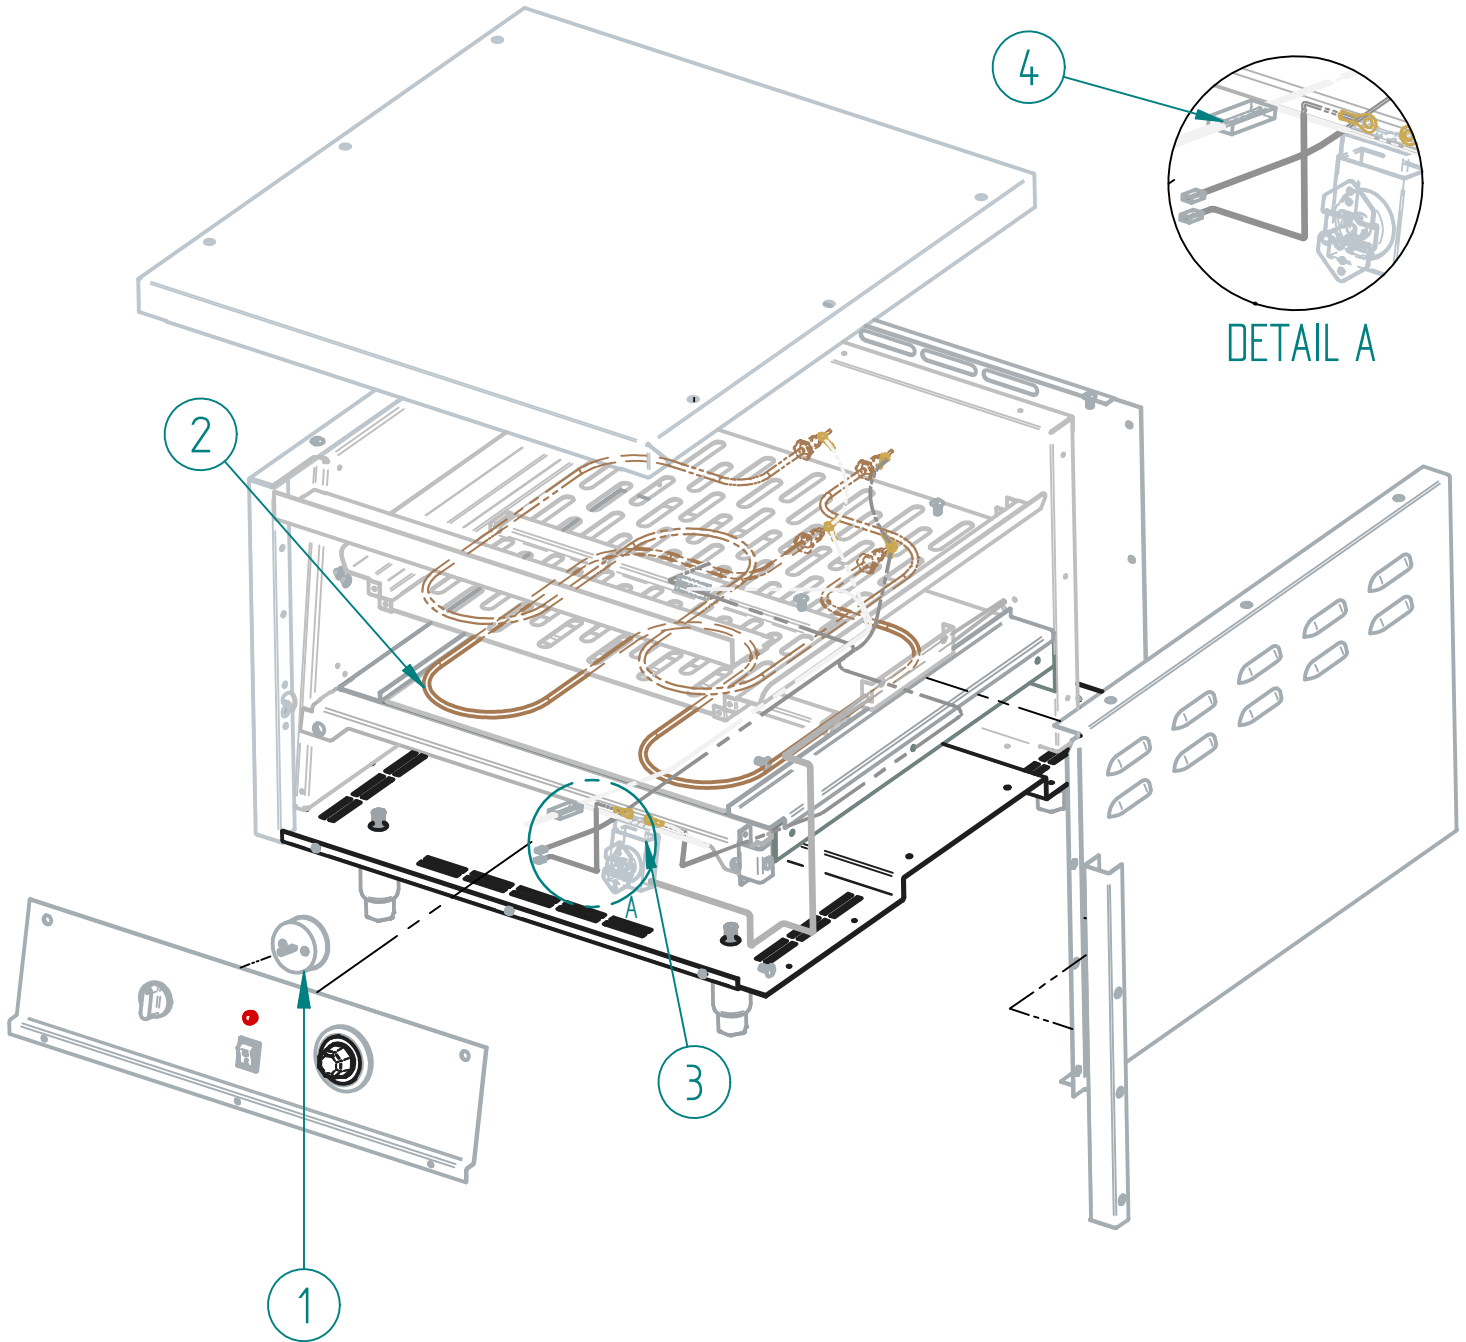

SRPO-24E

PARTS BREAKDOWNS

Item	Code	Description	Qty
5	S703000200	INDICATOR LIGHT	1
6	S703000300	SPOTLIGHT SWITCH	1
7	610301M0006	THERMOSTAT KNOB CO	1
8	S703003000	THERMOSTAT BAZZEL CO	1
9	S862879000	ADJUSTABLE FEET 4-6" SS ϕ 2"	4
18	602509M0035	SS SCREW HEAD TRUSS M6-12	11
19	S813302900	DOOR ASSEMBLY ELECTRIC PIZZA	1
20	6025090007	TRUSS HEAD PHILIPS M4	3
23	S7003000600.1	PERILLA TIMER / TIMER KNOB	1

PARTS BREAKDOWNS

Item	Code	Subject	Qty
1	S812801300	CONTROL PANEL	1
2	S812605600	BOTTOM COVER RESISTENCE	1
3	S812605500	TOP COVER RESISTENCE	1
4	S812606300	LH HINGE SUPPORT	1
5	S812800900	TOP ELECTRIC PIZZA OVEN	1
6	S812606700	HEATER TERMINAL COVER	1
7	602145M0001	GLANDULA P/CABLE (PRENSA ESTOP	1
8	S812801200	BACKPANEL EPO	1
9	S812801000v2	RIGHT SIDE PANEL	1
10	S812606500	RH HINGE SUPPORT	1
11	S812606400	FRAME SIDE	1

Item	Code	Subject	Qty
1	617103M0001	TIMER 15 min	1
2	612125M0001	Heater Element 1400W	2
3	612135M0001	Thermostat 300-700F K-27-48 RS	1
4	S813305100	ASSY HARNESS	1