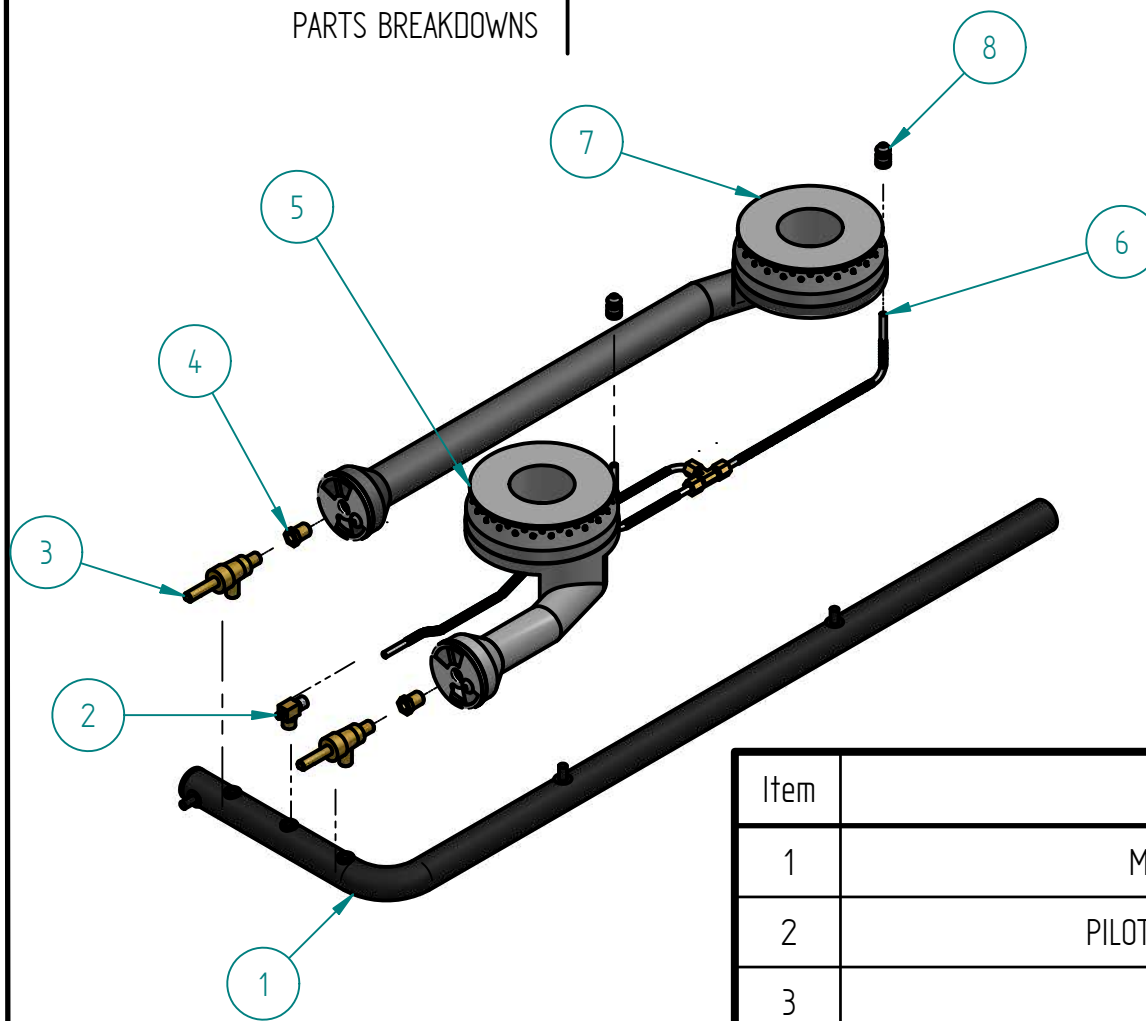

PARTS BREAKDOWNS

SRHP-2-12

Nov/2016

DESPIECE

PARTS BREAKDOWNS

Item	Description	Qty.
1	INNER PANEL HP 12"	1
2	OUTER PANEL HP-12"	1
3	GAS SYSTEM HP-12 NG	1
4	SIERRA KNOB	2

Nov/2016

DESPIECE

DESPIECE

S853143002 INNER PANEL HP-12 NG

PARTS BREAKDOWNS

Item	Description	Qty.
1	INNER RIGHT PANEL	1
2	INNER LEFT PANEL	1
3	FRONT MANIFOLD	1
4	SIDE MANIFOLD	2
5	TRAY SLIDERS	2
6	TRAY COLLECTOR	1
7	UPPER FRONT	4
8	BOLT COVER 12"	2
9	BURNER SUPPORT	1

PARTS BREAKDOWNS

Item	Description	Qty.
1	MANIFOLD 12" HP	1
2	PILOT REGULATOR AP7-1	1
3	TOP VALVE	2
4	FEMALE ORIFICE # 40	2
5	FRONT BURNER BODY	1
6	CONNECTION TOP BURNERS	1
7	REAR BURNER BODY	1
8	PILOT TIP A73007	2

Item	Description	Qty
1	"T" COMPRESSION PLUG	1
2	SS FLEXIBLE PIPE 150	1
3	SS FLEXIBLE PIPE 350	1

DESPIECE

S750400900 – Conversion Kit HP-2-12 NG to LP

PARTS BREAKDOWNS

Item	Description	Qty
1	FEMALE ORIFICE #54	2