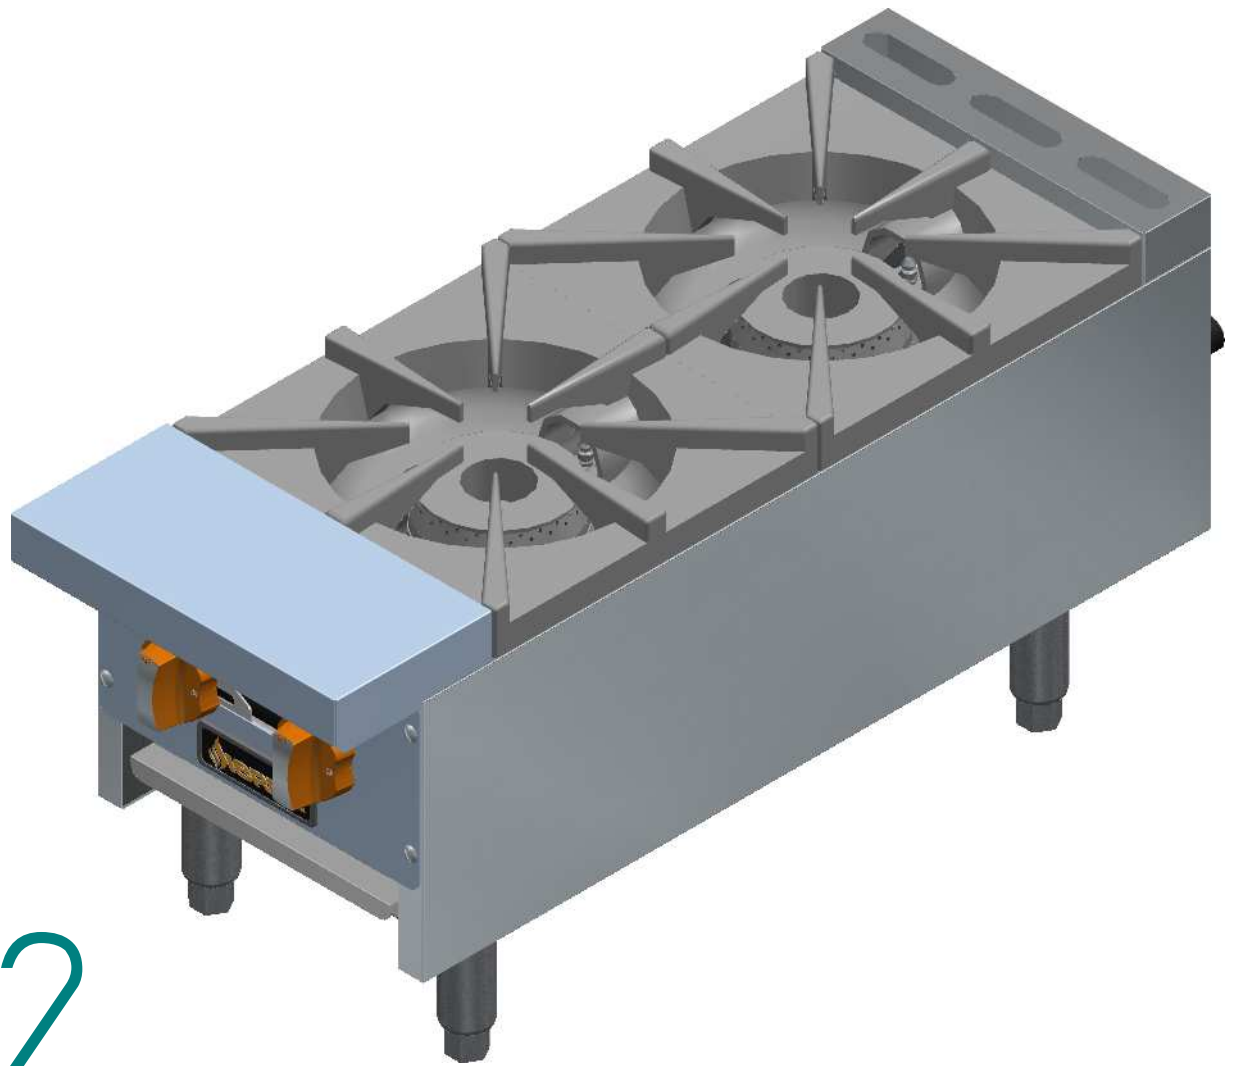

PARTS BREAKDOWNS

SRHP-2-12

Nov/2016

DESPIECE

PARTS BREAKDOWNS

Item	Description	Qty.
1	INNER PANEL HP 12"	1
2	OUTER PANEL HP-12"	1
3	GAS SYSTEM HP-12 NG	1
4	SIERRA KNOB	2

Nov/2016

DESPIECE

S853141003 OUTER PANEL HP-12

PARTS BREAKDOWNS

Item	Description	Qty.
1	CONTROL PANEL 12"	1
2	CHIMNEY 12" SIERRA	1
3	ADJUSTABLE FEET 4-6"	4
4	BLACK TOP GRATE	2
5	UPPER FRONT 12"	1
6	SIERRA NAME PLATE	1
7	LEFT OUTER PANEL	1
8	RIGHT OUTER PANEL	1
9	LEG SUPPORT 12"	2

DESPIECE

S853143002 INNER PANEL HP-12 NG

PARTS BREAKDOWNS

Item	Description	Qty.
1	INNER RIGHT PANEL	1
2	INNER LEFT PANEL	1
3	FRONT MANIFOLD	1
4	SIDE MANIFOLD	2
5	TRAY SLIDERS	2
6	TRAY COLLECTOR	1
7	UPPER FRONT	4
8	BOLT COVER 12"	2
9	BURNER SUPPORT	1

PARTS BREAKDOWNS

Item	Description	Qty.
1	MANIFOLD 12" HP	1
2	PILOT REGULATOR AP7-1	1
3	TOP VALVE	2
4	FEMALE ORIFICE # 40	2
5	FRONT BURNER BODY	1
6	CONNECTION TOP BURNERS	1
7	REAR BURNER BODY	1
8	PILOT TIP A73007	2