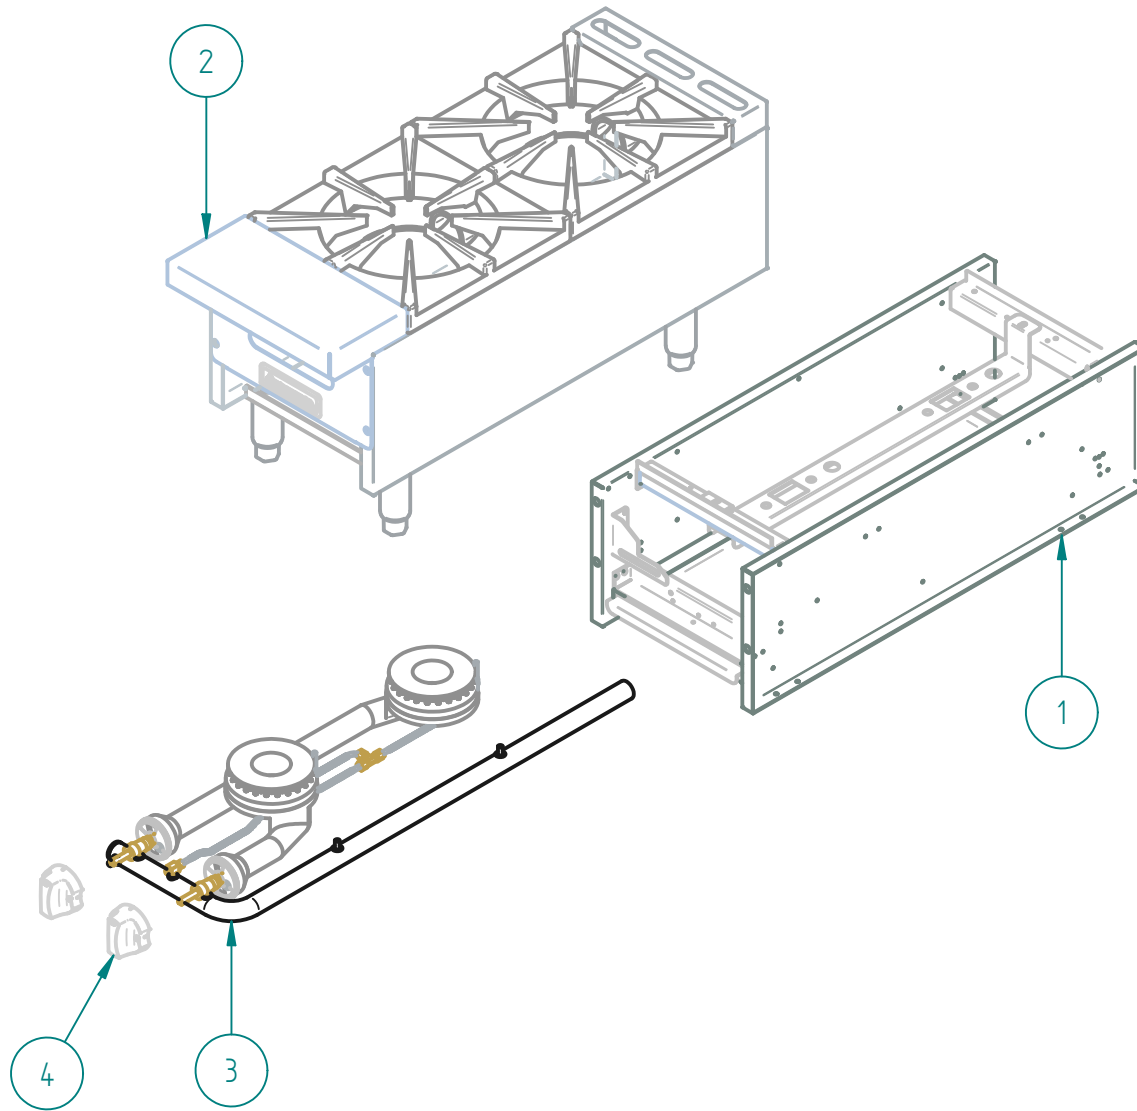

PARTS BREAKDOWNS

SRHP-2-12

Nov/2016

DESPIECE

PARTS BREAKDOWNS

Item	Description	Qty.
1	INNER PANEL HP 12"	1
2	OUTER PANEL HP-12"	1
3	GAS SYSTEM HP-12 NG	1
4	SIERRA KNOB	2

Nov/2016

DESPIECE

S853141003 OUTER PANEL HP-12

PARTS BREAKDOWNS

Item	Description	Qty.
1	CONTROL PANEL 12"	1
2	CHIMNEY 12" SIERRA	1
3	ADJUSTABLE FEET 4-6"	4
4	BLACK TOP GRATE	2
5	UPPER FRONT 12"	1
6	SIERRA NAME PLATE	1
7	LEFT OUTER PANEL	1
8	RIGHT OUTER PANEL	1
9	LEG SUPPORT 12"	2

DESPIECE

S853143002 INNER PANEL HP-12 NG

PARTS BREAKDOWNS

Item	Description	Qty.
1	INNER RIGHT PANEL	1
2	INNER LEFT PANEL	1
3	FRONT MANIFOLD	1
4	SIDE MANIFOLD	2
5	TRAY SLIDERS	2
6	TRAY COLLECTOR	1
7	UPPER FRONT	4
8	BOLT COVER 12"	2
9	BURNER SUPPORT	1

PARTS BREAKDOWNS

Item	Description	Qty.
1	MANIFOLD 12" HP	1
2	PILOT REGULATOR AP7-1	1
3	TOP VALVE	2
4	FEMALE ORIFICE # 40	2
5	FRONT BURNER BODY	1
6	CONNECTION TOP BURNERS	1
7	REAR BURNER BODY	1
8	PILOT TIP A73007	2