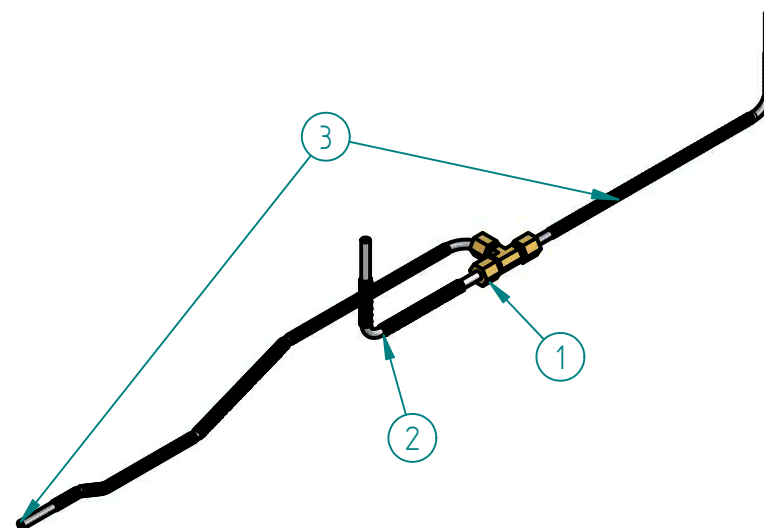

S853141003 OUTER PANEL HP-12

PARTS BREAKDOWNS

Item	Description	Qty.
1	CONTROL PANEL 12"	1
2	CHIMNEY 12" SIERRA	1
3	ADJUSTABLE FEET 4-6"	4
4	BLACK TOP GRATE	2
5	UPPER FRONT 12"	1
6	SIERRA NAME PLATE	1
7	LEFT OUTER PANEL	1
8	RIGHT OUTER PANEL	1
9	LEG SUPPORT 12"	2

DESPIECE

S853143002 INNER PANEL HP-12 NG

PARTS BREAKDOWNS

Item	Description	Qty.
1	INNER RIGHT PANEL	1
2	INNER LEFT PANEL	1
3	FRONT MANIFOLD	1
4	SIDE MANIFOLD	2
5	TRAY SLIDERS	2
6	TRAY COLLECTOR	1
7	UPPER FRONT	4
8	BOLT COVER 12"	2
9	BURNER SUPPORT	1

PARTS BREAKDOWNS

Item	Description	Qty.
1	MANIFOLD 12" HP	1
2	PILOT REGULATOR AP7-1	1
3	TOP VALVE	2
4	FEMALE ORIFICE # 40	2
5	FRONT BURNER BODY	1
6	CONNECTION TOP BURNERS	1
7	REAR BURNER BODY	1
8	PILOT TIP A73007	2

Item	Description	Qty
1	"T" COMPRESSION PLUG	1
2	SS FLEXIBLE PIPE 150	1
3	SS FLEXIBLE PIPE 350	1

DESPIECE

S750400900 – Conversion Kit HP-2-12 NG to LP

PARTS BREAKDOWNS

Item	Description	Qty
1	FEMALE ORIFICE #54	2