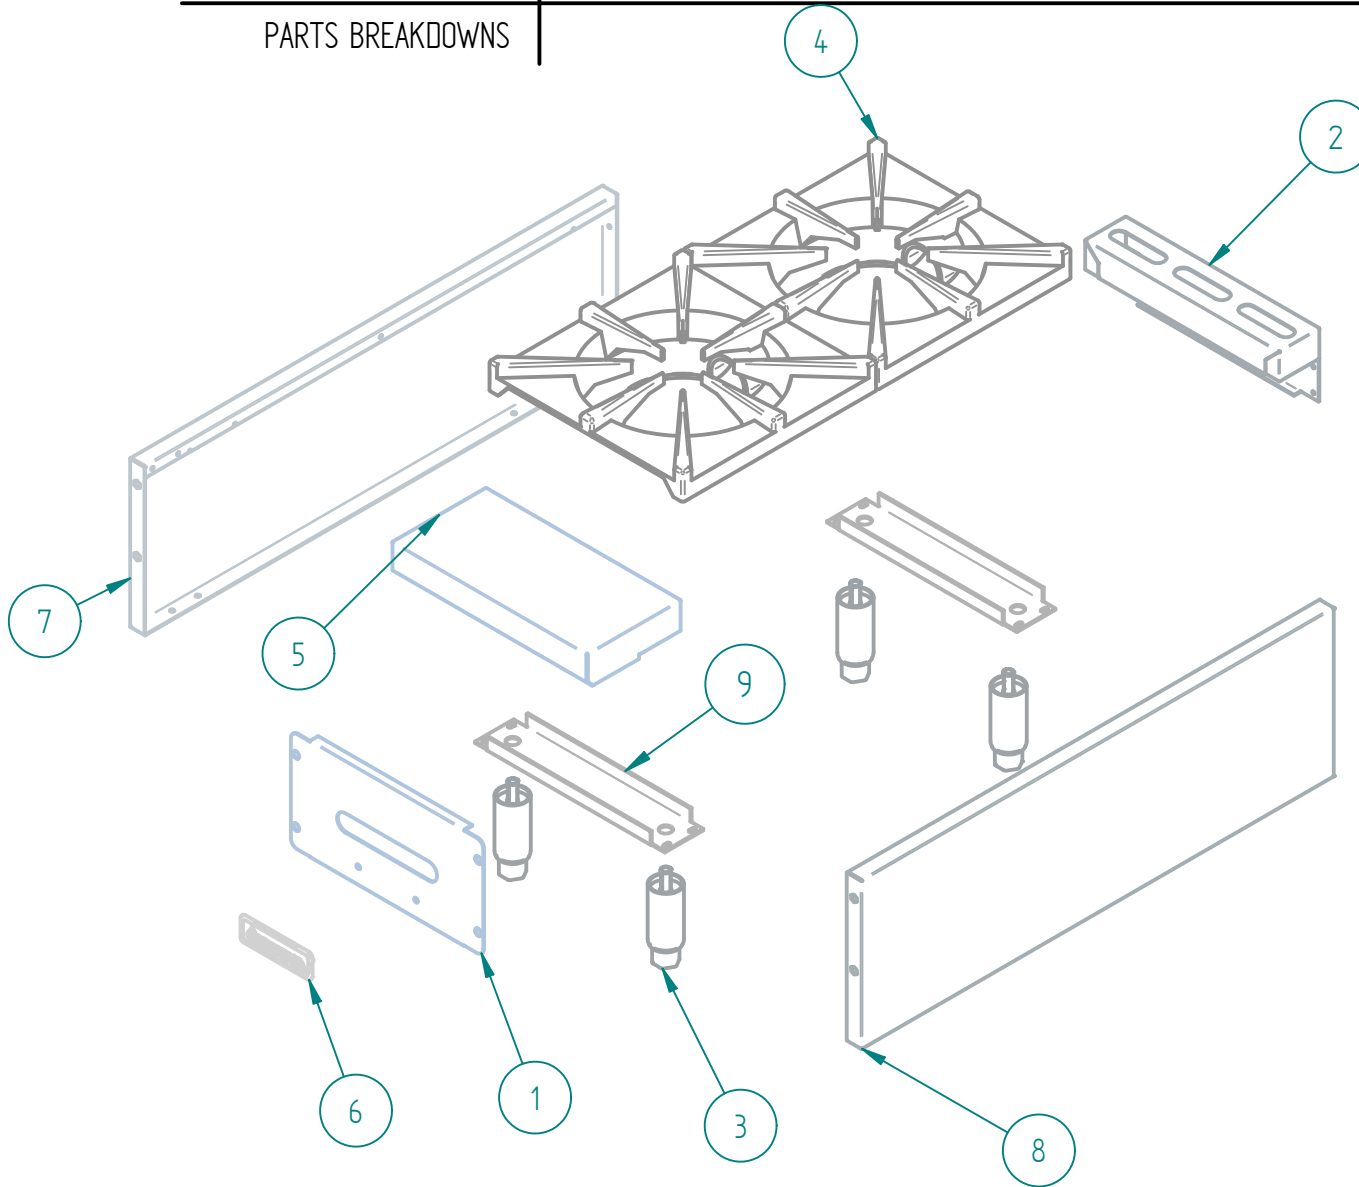

PARTS BREAKDOWNS

SRHP-2-12

Nov/2016

DESPIECE

PARTS BREAKDOWNS

Item	Description	Qty.
1	INNER PANEL HP 12"	1
2	OUTER PANEL HP-12"	1
3	GAS SYSTEM HP-12 NG	1
4	SIERRA KNOB	2

Nov/2016

DESPIECE

S853141003 OUTER PANEL HP-12

PARTS BREAKDOWNS

Item	Description	Qty.
1	CONTROL PANEL 12"	1
2	CHIMNEY 12" SIERRA	1
3	ADJUSTABLE FEET 4-6"	4
4	BLACK TOP GRATE	2
5	UPPER FRONT 12"	1
6	SIERRA NAME PLATE	1
7	LEFT OUTER PANEL	1
8	RIGHT OUTER PANEL	1
9	LEG SUPPORT 12"	2

DESPIECE

S853143002 INNER PANEL HP-12 NG

PARTS BREAKDOWNS

Item	Description	Qty.
1	INNER RIGHT PANEL	1
2	INNER LEFT PANEL	1
3	FRONT MANIFOLD	1
4	SIDE MANIFOLD	2
5	TRAY SLIDERS	2
6	TRAY COLLECTOR	1
7	UPPER FRONT	4
8	BOLT COVER 12"	2
9	BURNER SUPPORT	1

PARTS BREAKDOWNS

Item	Description	Qty.
1	MANIFOLD 12" HP	1
2	PILOT REGULATOR AP7-1	1
3	TOP VALVE	2
4	FEMALE ORIFICE # 40	2
5	FRONT BURNER BODY	1
6	CONNECTION TOP BURNERS	1
7	REAR BURNER BODY	1
8	PILOT TIP A73007	2