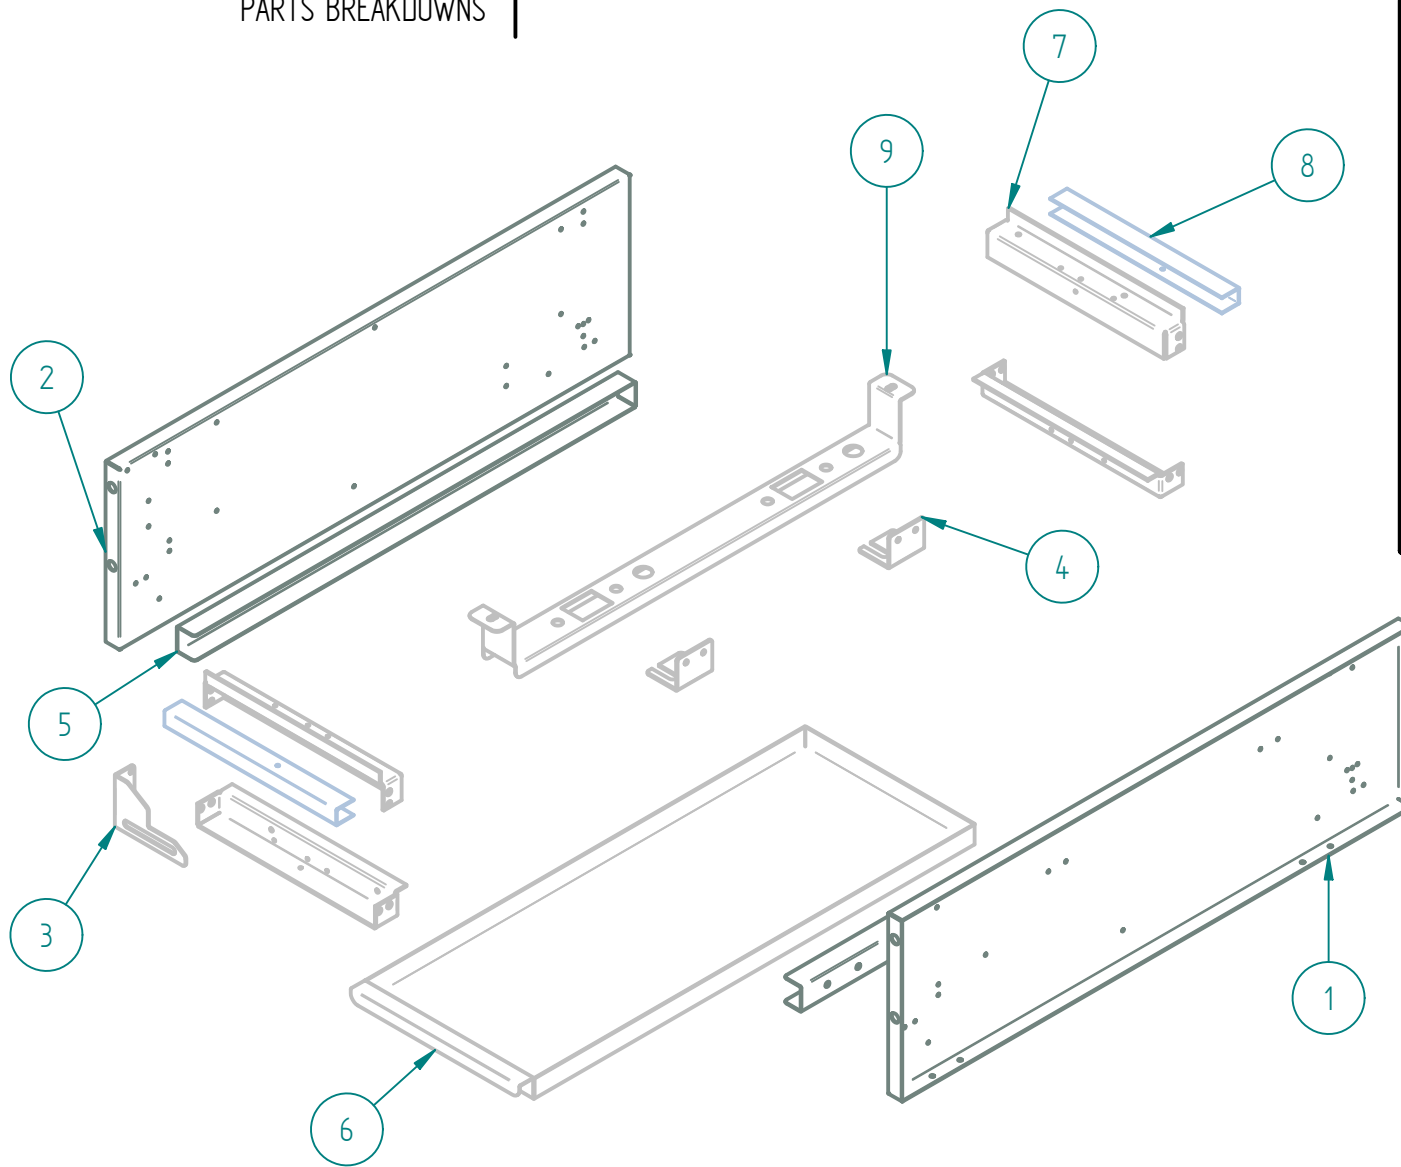

PARTS BREAKDOWNS

SRHP-2-12

Nov/2016

DESPIECE

PARTS BREAKDOWNS

Item	Description	Qty.
1	INNER PANEL HP 12"	1
2	OUTER PANEL HP-12"	1
3	GAS SYSTEM HP-12 NG	1
4	SIERRA KNOB	2

Nov/2016

DESPIECE

S853141003 OUTER PANEL HP-12

PARTS BREAKDOWNS

Item	Description	Qty.
1	CONTROL PANEL 12"	1
2	CHIMNEY 12" SIERRA	1
3	ADJUSTABLE FEET 4-6"	4
4	BLACK TOP GRATE	2
5	UPPER FRONT 12"	1
6	SIERRA NAME PLATE	1
7	LEFT OUTER PANEL	1
8	RIGHT OUTER PANEL	1
9	LEG SUPPORT 12"	2

DESPIECE

S853143002 INNER PANEL HP-12 NG

PARTS BREAKDOWNS

Item	Description	Qty.
1	INNER RIGHT PANEL	1
2	INNER LEFT PANEL	1
3	FRONT MANIFOLD	1
4	SIDE MANIFOLD	2
5	TRAY SLIDERS	2
6	TRAY COLLECTOR	1
7	UPPER FRONT	4
8	BOLT COVER 12"	2
9	BURNER SUPPORT	1

PARTS BREAKDOWNS

Item	Description	Qty.
1	MANIFOLD 12" HP	1
2	PILOT REGULATOR AP7-1	1
3	TOP VALVE	2
4	FEMALE ORIFICE # 40	2
5	FRONT BURNER BODY	1
6	CONNECTION TOP BURNERS	1
7	REAR BURNER BODY	1
8	PILOT TIP A73007	2